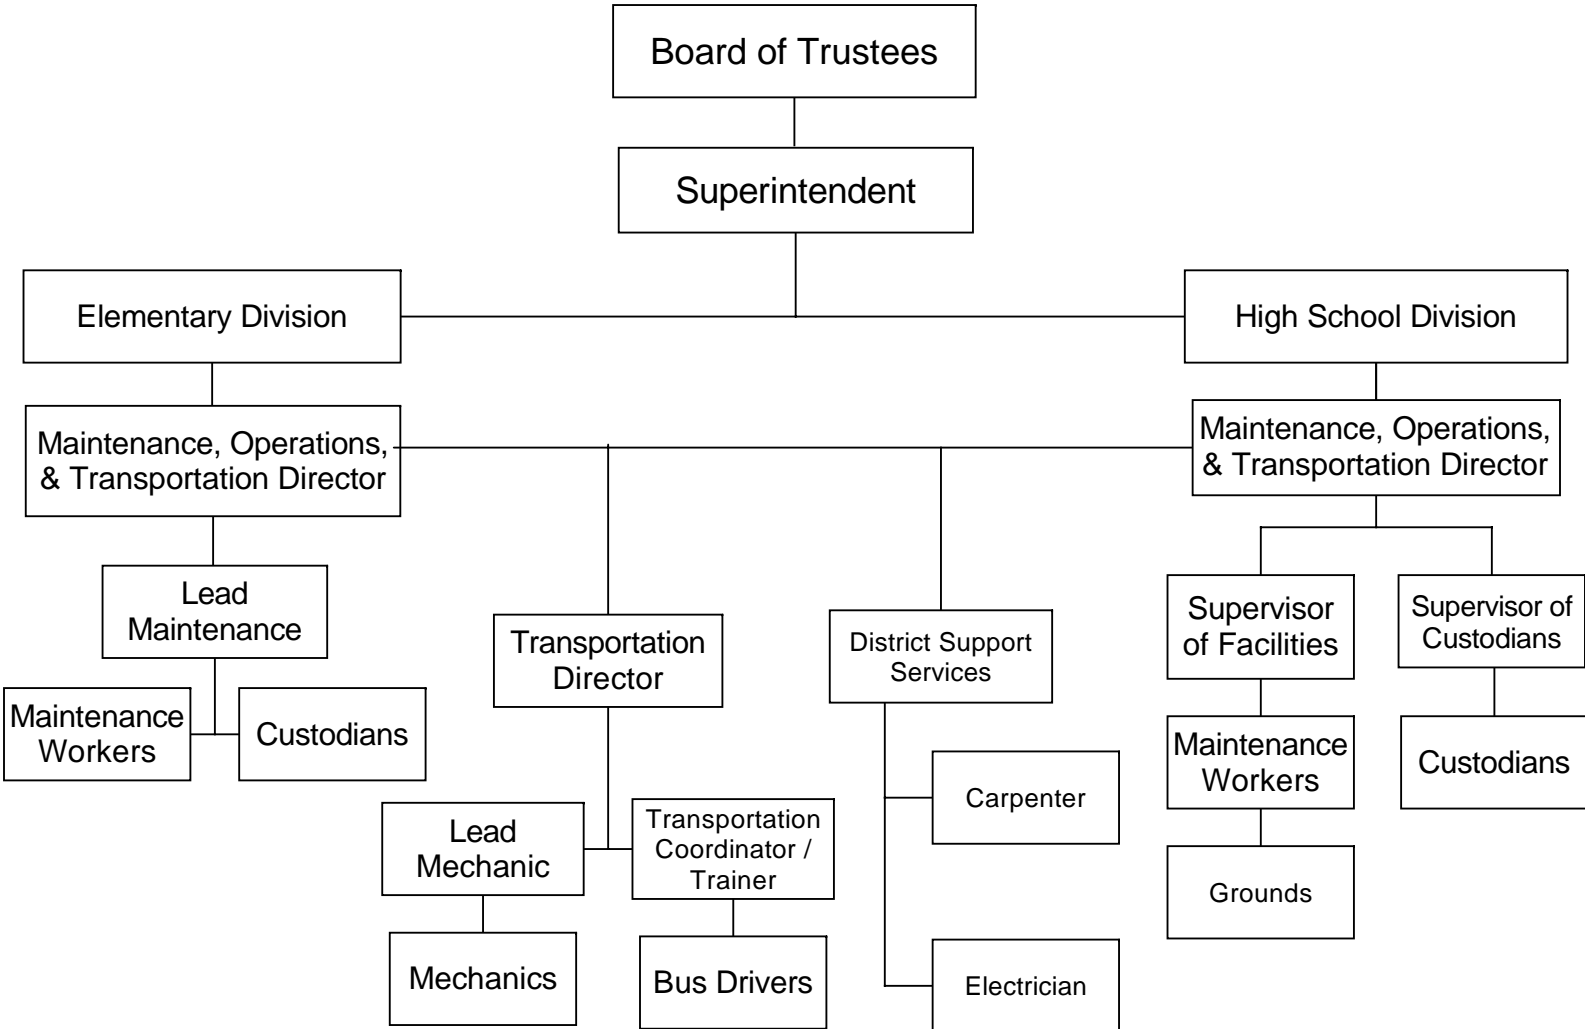

YOSEMITE Unified School District
Maintenance, Operations, and Transportation
Organizational Chart

1

SAME PERSON FOR BOTH SITES:
 Transportation Director
 Lead Mechanic
 Transportation Coordinator / Trainer
 Carpenter, Electrician